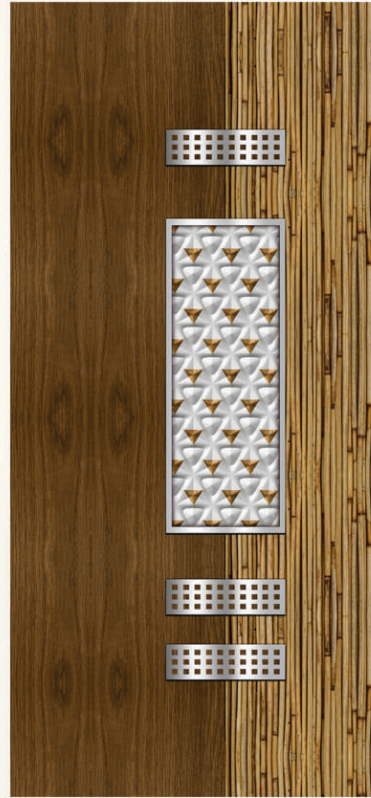

## PRINT DOORS

A - 61

Presenting doors for your modern space.

— A - 62 —

— A - 63 —

Note: Door A-64 contains a tint of ivory color in the base of door design.

— A - 64 —

— A - 65 —

# WPC Digital PRINT DOORS

A - 66

Presenting doors for your  
modern space.

— A - 67 —

— A - 68 —

Note: Door A-69 contains a tint of ivory color in the base of door design.

— A - 69 —

— A - 70 —